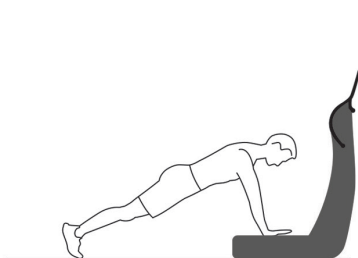

Power Plate® pro7™ Features

71-PR7-3150

Color (Standard)	Graphite
Dimensions (W x D x H)	38in x 46in x 60in / 96cm x 116cm x 152cm
Platform Dimensions (W x D)	38in x 33in / 96.5cm x 83.8cm
Weight	430lb / 195kg
Power Supply	100–240V, 50/60Hz, Nominal Power: 160-265W, Universal Voltage
Maximum Load	500lb / 227.2kg
STAX™	Advanced Stabilization and Compensation System
Operating System	Android 4.4.2
USB Port/ Hub	4 USB port support (USB host 2.0)
Net Access	10 /100M Ethernet
Upper Display	4-wire Capacitive type touch screen with 10.1" 1920x1080 resolution LCD display
Audio	Wolf sound chip WM8994, stereo in/out
G-Factor™ Settings	0-8 (with 27 sublevels of intensity)
DualSync™ Twin Motor System	DualSync Twin Motor System maintains precise balance at any frequency and amplitude level, allowing perfect synchronisation of vibration for maximum muscle response and efficiency
proMotion™ Dynamic Vibration Technology	Three-position tension adjustment; embedded with modular attachment option
Frequency	25 - 50 Hz
Time Selections	30, 60 seconds, 0-9 minutes
Amplitude / Vibration Setting	Low or High
Certifications	CE, PSE, MDD
Warranty	3 years hardware / 1 year electronics / 1 year labor

REV0620

Push-Up

For training tips, workouts and even more ways to get the most out of our products, download the Power Plate App.