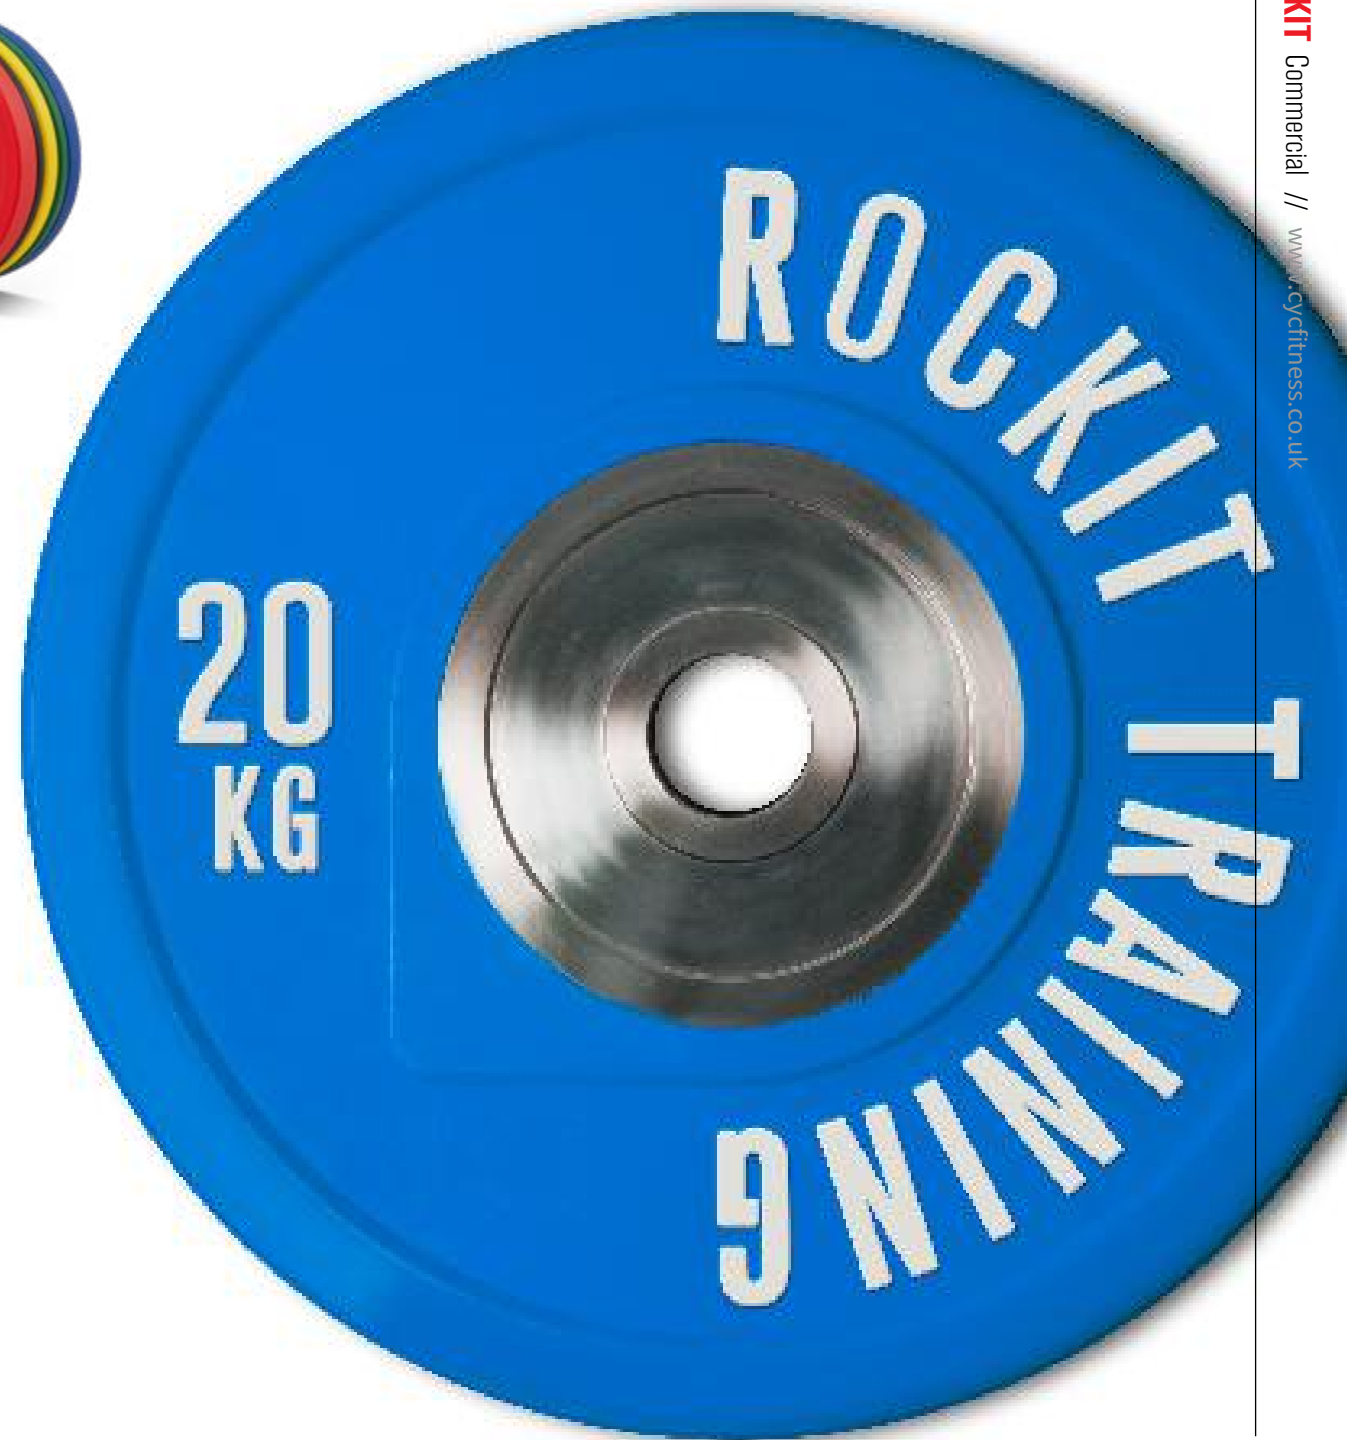

Urethane Bumper Plate

RKC01UBP

- Premium urethane coating
- Hard chrome steel hub
- Solid steel plate fully welded to the hub
- Plate diameter 45cm
- Olympic standard sleeve hole inner dia 5.2cm

RKC01UBP-005	Urethane Bumper Plate 5kg - Black
RKC01UBP-010	Urethane Bumper Plate 10kg - Green
RKC01UBP-015	Urethane Bumper Plate 15kg - Yellow
RKC01UBP-020	Urethane Bumper Plate 20kg - Blue
RKC01UBP-025	Urethane Bumper Plate 25kg - Red