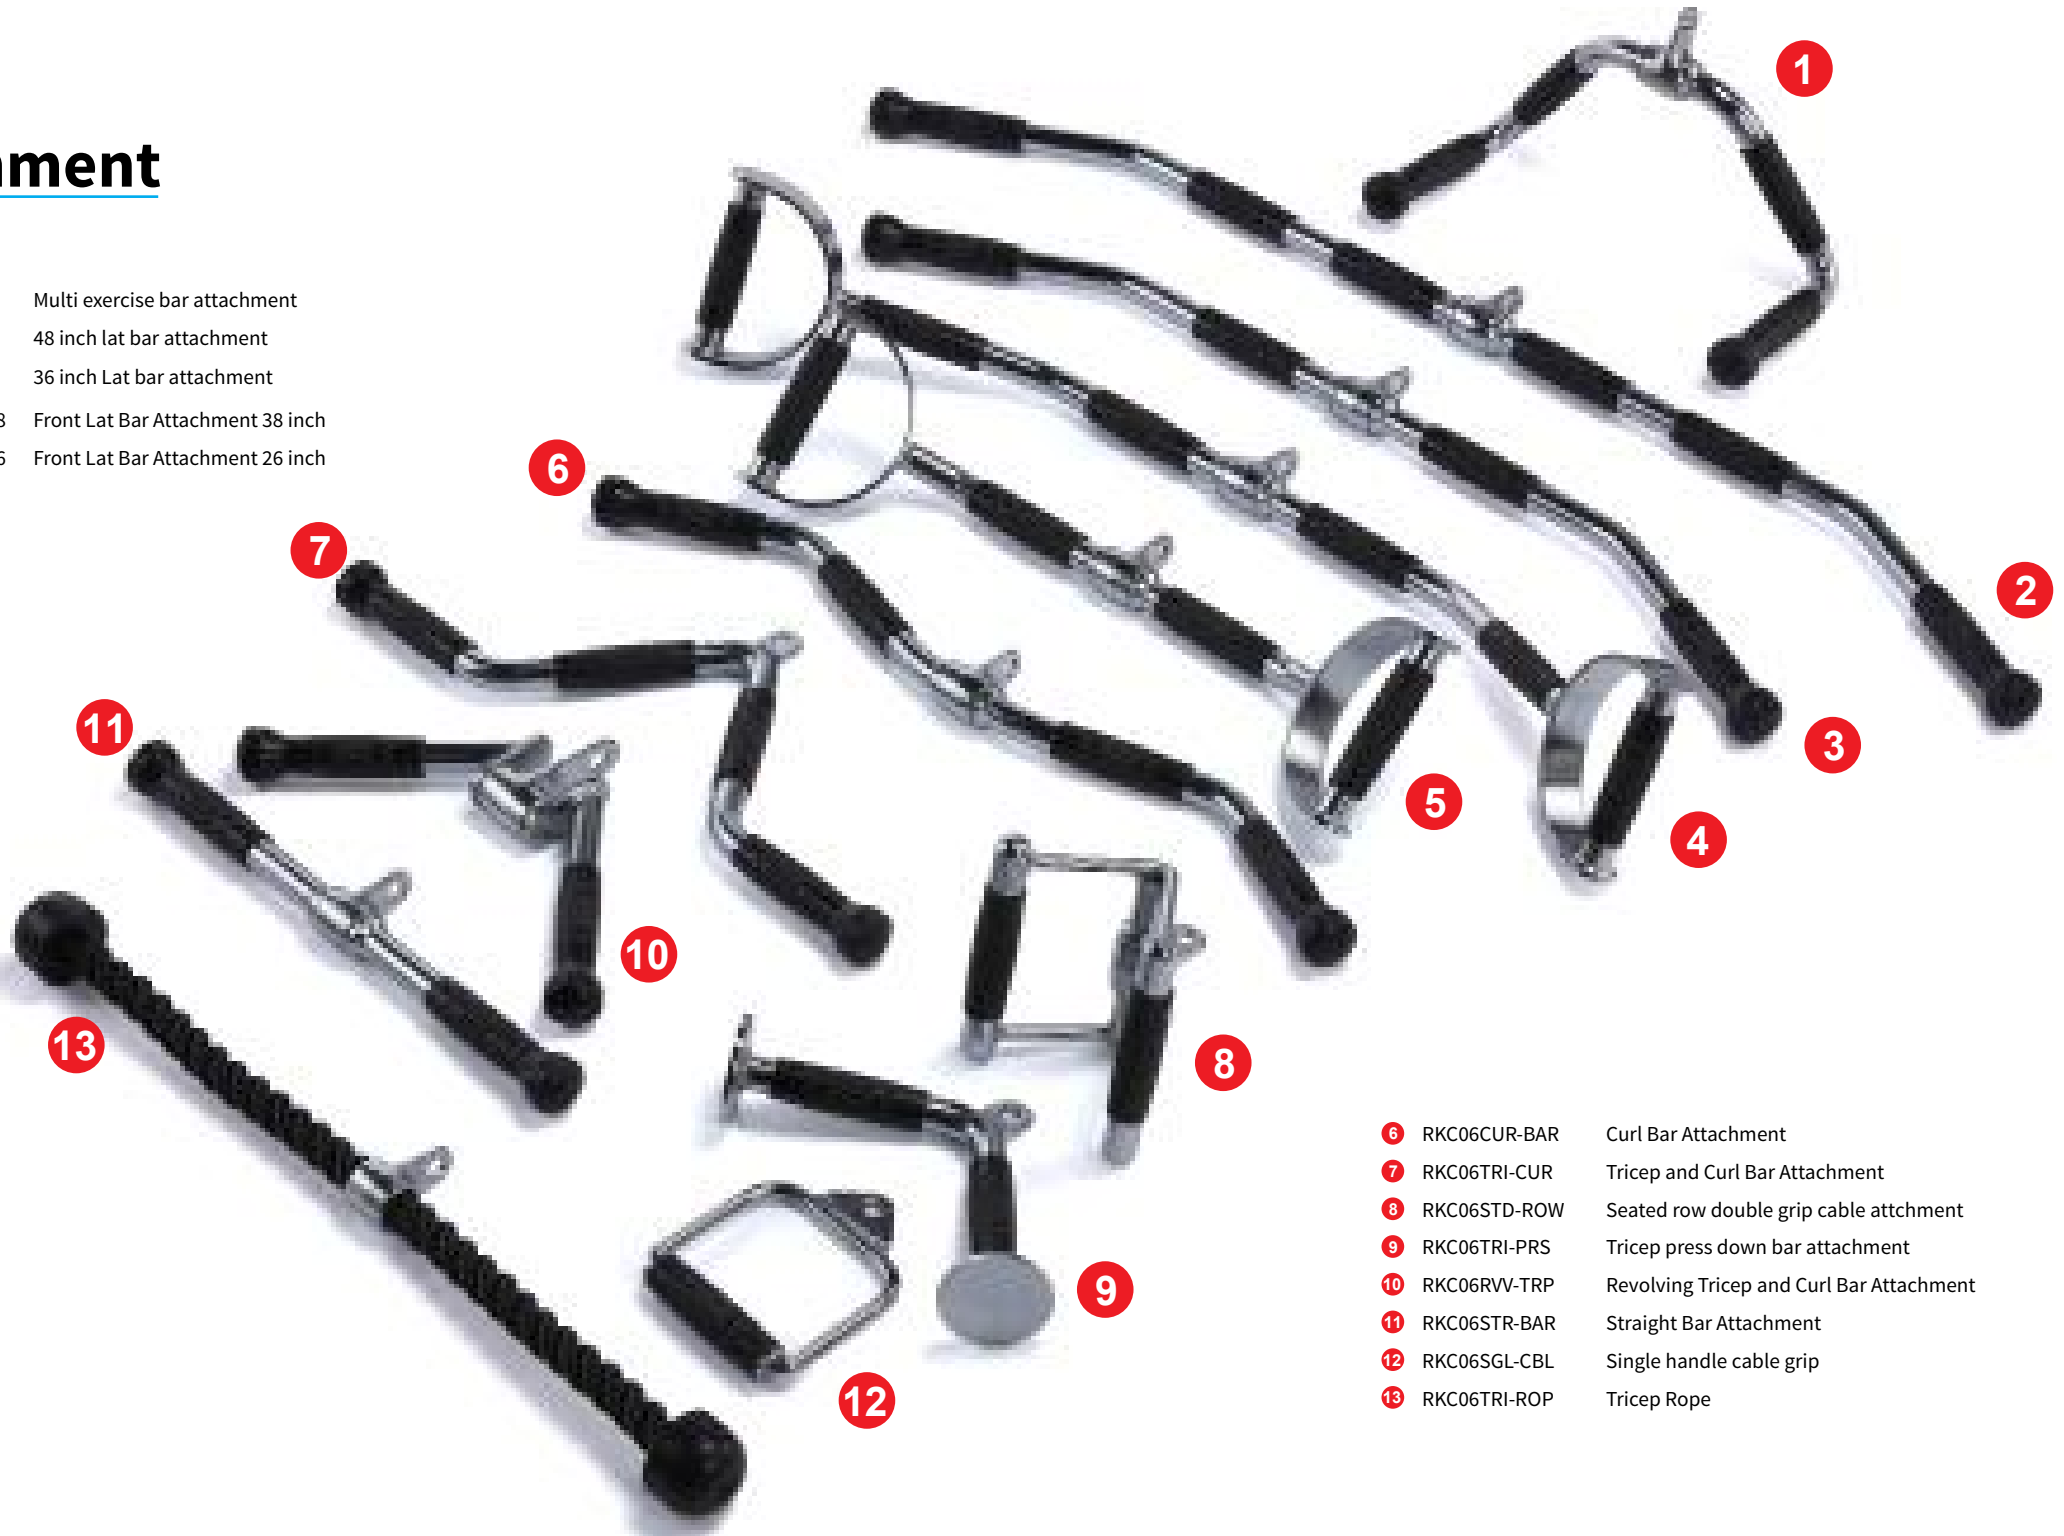

Yoga Block

RKC03YGA-BLK

- EVA foam
- Size: 23 x 15 x 7.5 cm
- Shrink pack

Cable Attachment

- 1 RKC06MTL-BAR Multi exercise bar attachment
- 2 RKC06LAT-048 48 inch lat bar attachment
- 3 RKC06LAT-036 36 inch Lat bar attachment
- 4 RKC06FRT-LAT38 Front Lat Bar Attachment 38 inch
- 5 RKC06FRT-LAT26 Front Lat Bar Attachment 26 inch

- 6 RKC06CUR-BAR Curl Bar Attachment
- 7 RKC06TRI-CUR Tricep and Curl Bar Attachment
- 8 RKC06STD-ROW Seated row double grip cable attachment
- 9 RKC06TRI-PRS Tricep press down bar attachment
- 10 RKC06RVV-TRP Revolving Tricep and Curl Bar Attachment
- 11 RKC06STR-BAR Straight Bar Attachment
- 12 RKC06SGL-CBL Single handle cable grip
- 13 RKC06TRI-ROP Tricep Rope