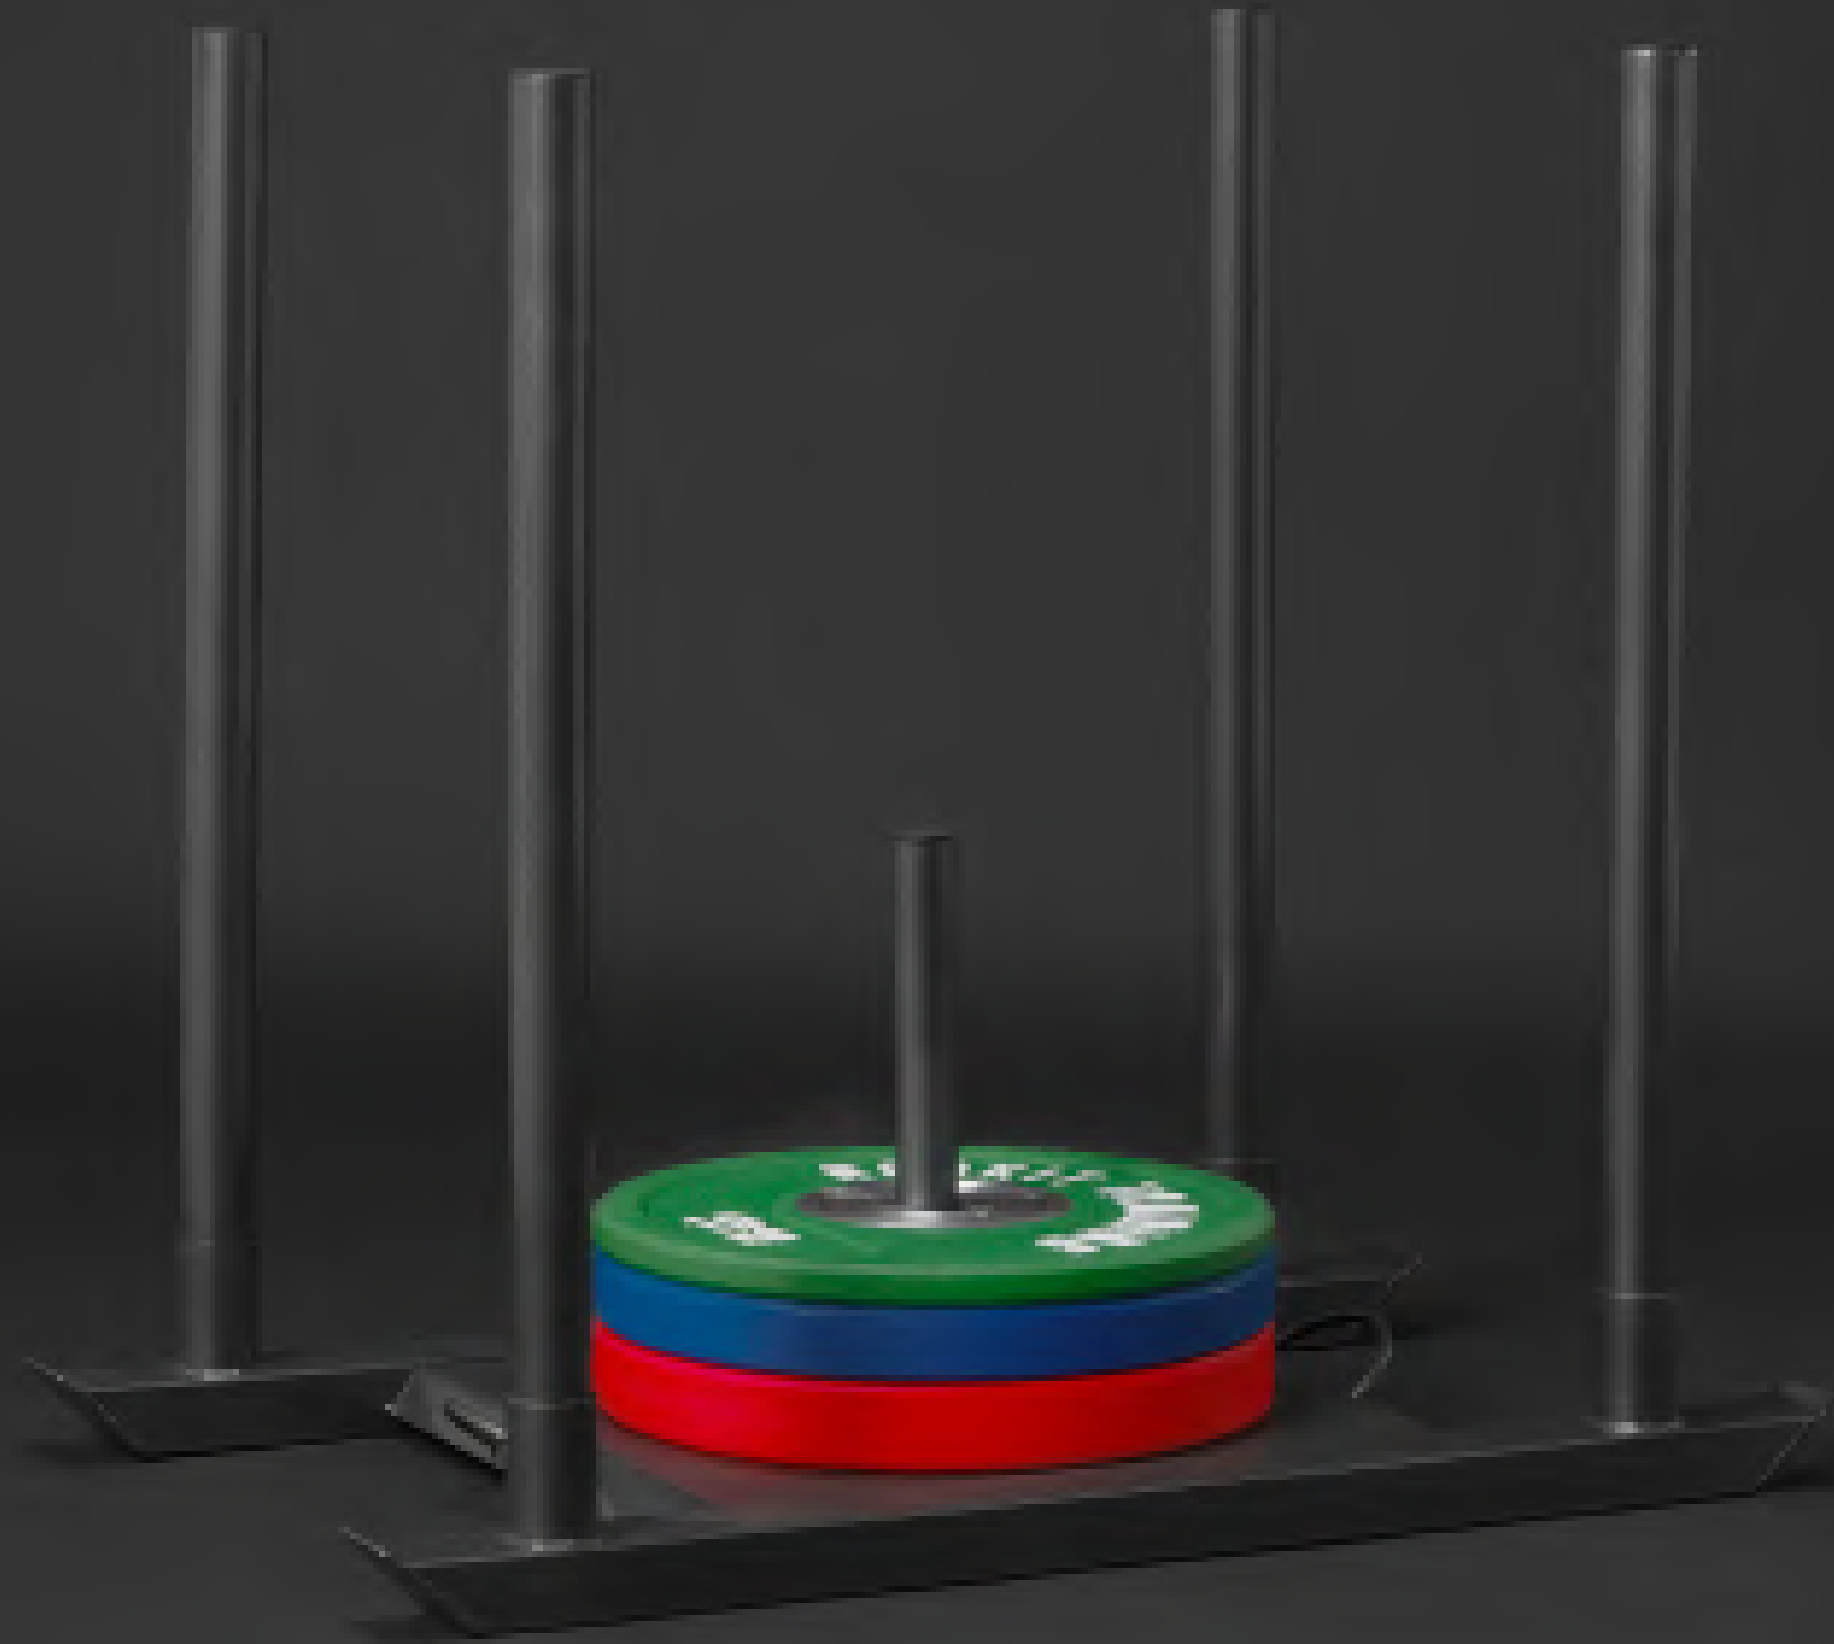

Training Sled
RKC03RST-SLD