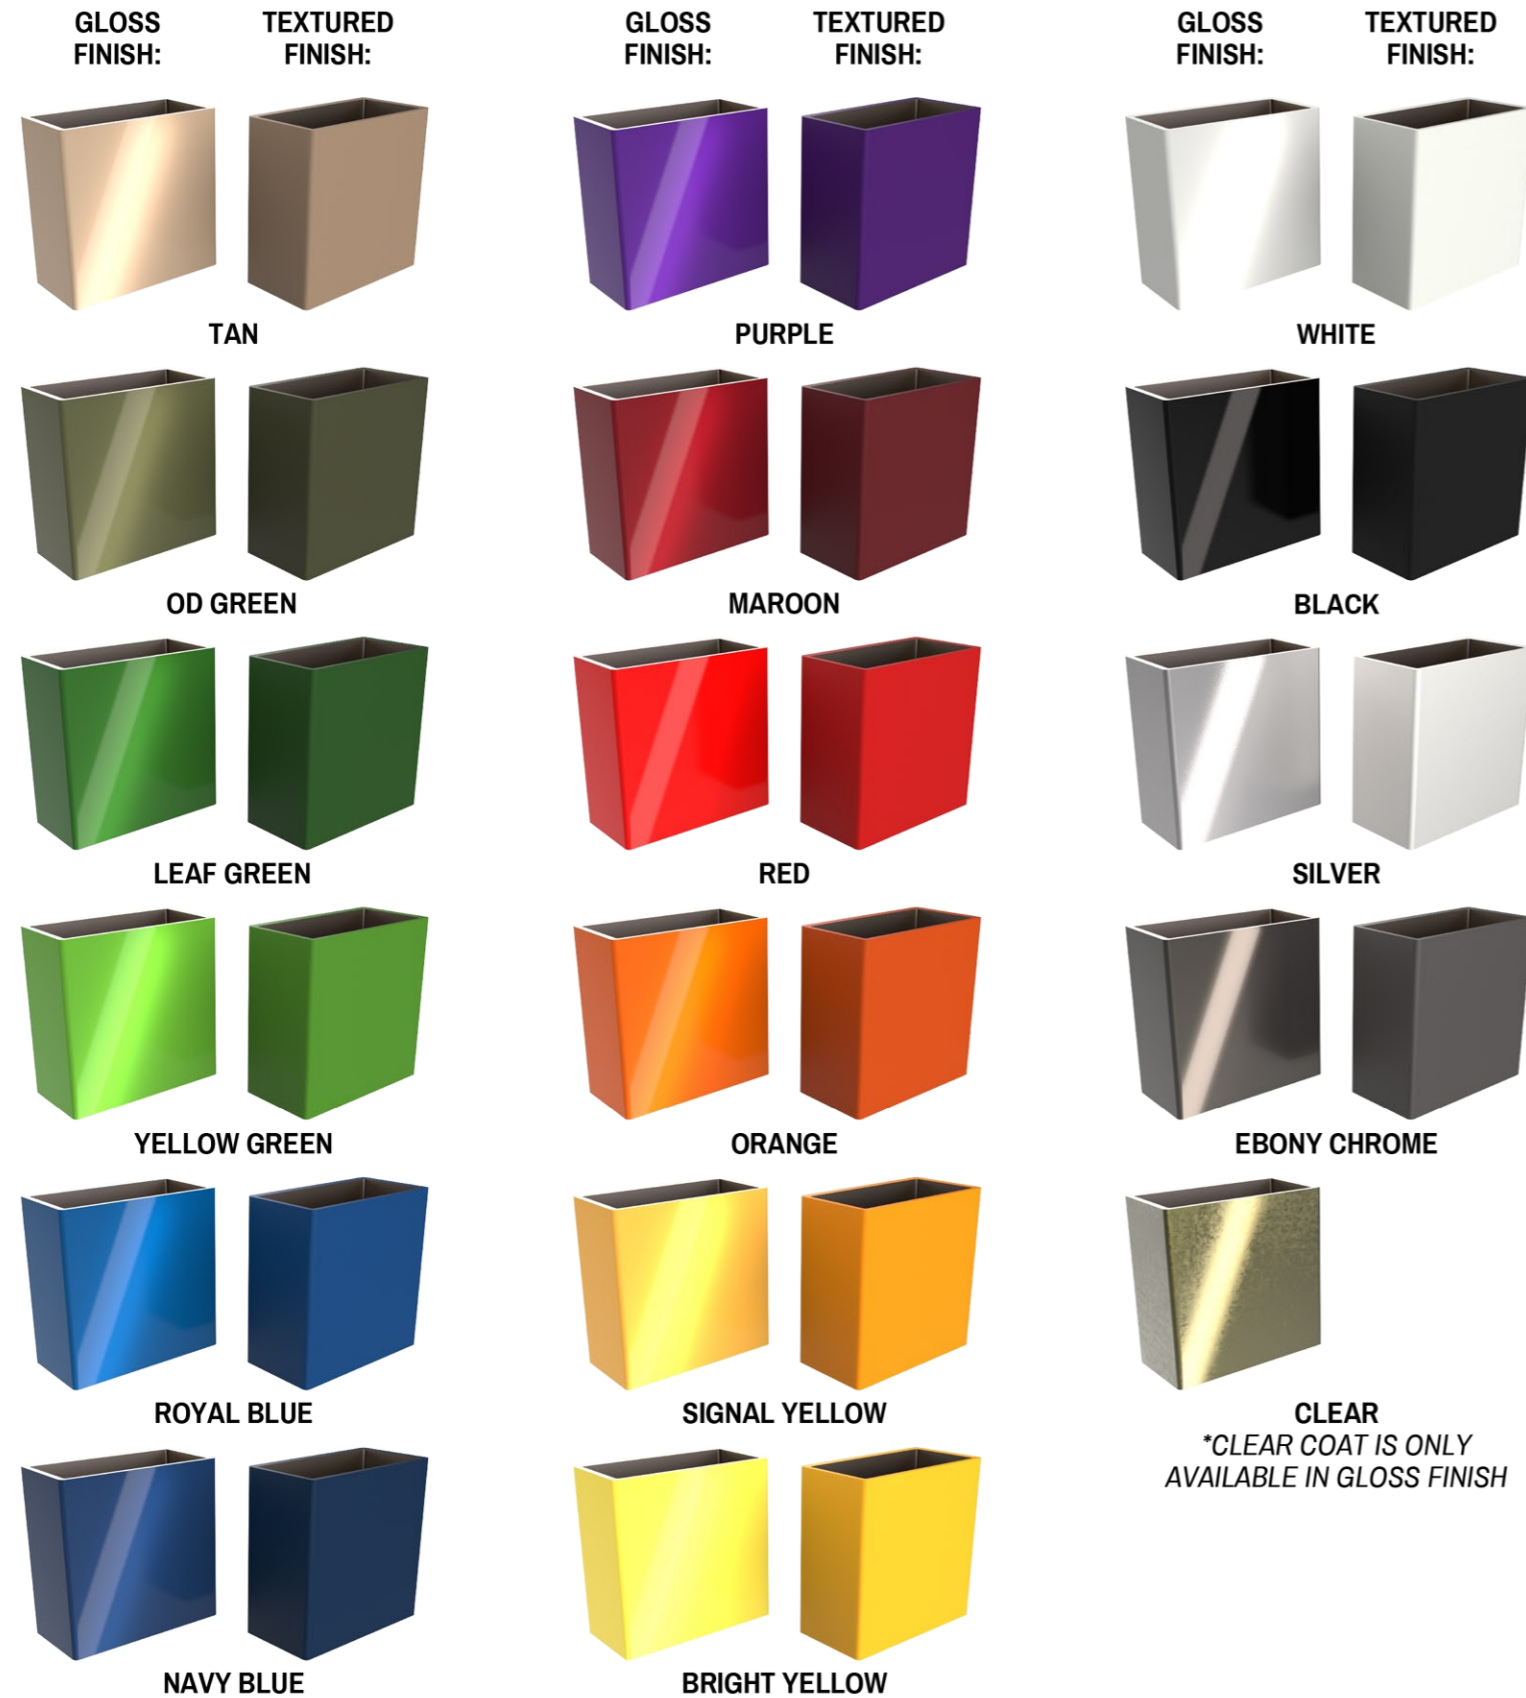

STANDARD COLORS

FRAME COLORS

UPHOLSTERY

BADGES