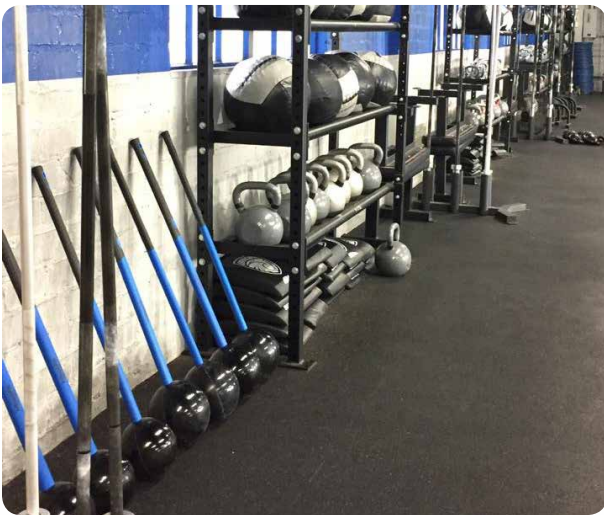

MostFit® Core Hammer

Portable, accessible and a whole lot of fun

California-based company MostFit® strives to provide unique and effective products to the fitness community to make optimum performance more accessible. MostFit® is dedicated to promoting fitness for health and happiness. Its goal is to make fitness enjoyable, accessible and realistic. These factors are paramount in creating a healthy body image and ultimately, success. MostFit® designs and manufactures some of the funkiest functional fitness products in the industry, which CYC is delighted to supply in the UK.

MostFit® Core Hammer

The **MostFit® Core Hammer** is revolutionising small group classes and one-to-one training. Ideal for cardio, strength, core, rotational and impact exercises, the **MostFit® Core Hammer** is portable, versatile and so enjoyable to work out with. Swing the Core Hammer like a sledgehammer against the ground, wall, driveway, cement floor, or use it like a mace to develop shoulder strength, mobility and stability. The long lever and distally loaded end provide endless options for unilateral and asymmetrical strength challenges, core exercises and rotational work.

The **MostFit® Core Hammer** removes the need for a bulky tyre for this type of workout. Ideal for athletic conditioning and bootcamps, the Core Hammer is available in 8 and 12 lbs (3.6 and 5.4 kg). Solid cement, industrial carpet, and industrial rubber flooring are preferred impact surfaces.