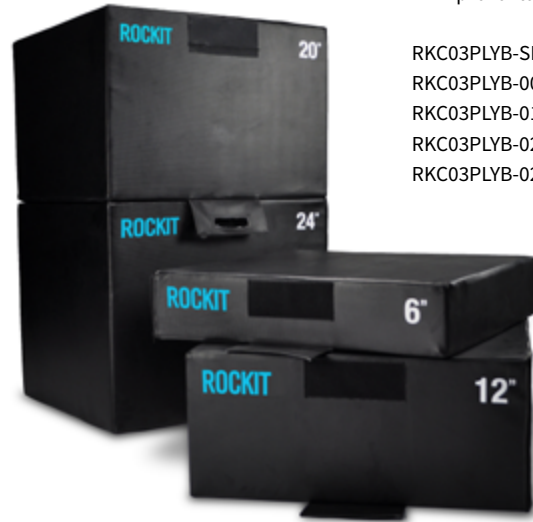

Soft Plyo Box RKC03PLYB

- Set of 6", 12", 20" & 24"
- Premium PU cover replaceable
- The parts can be connected by nylon velcro
- Stuffed with 120kg/square meter density bonded foam, prevents collapsing while jumping

RKC03PLYB-SET	Soft Plyo Box Set (4 Pieces of 6", 12", 20", 24")
RKC03PLYB-006	Soft Plyo Box 6"
RKC03PLYB-012	Soft Plyo Box 12"
RKC03PLYB-020	Soft Plyo Box 20"
RKC03PLYB-024	Soft Plyo Box 24"