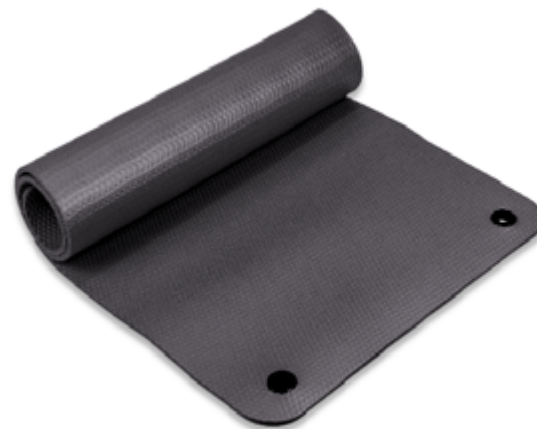

RKC03YMT-PRB

- Size: 183cm x 68cm x 5mm, Weight: 3.4kg
- Virgin rubber and PU
- Super strong hold anti-slip
- Dual color on 2 sides

NBR Hanging Mat

RKC03YMT-NBR

- Size: 1270 x 558mm, 15mm thickness
- With eyelets