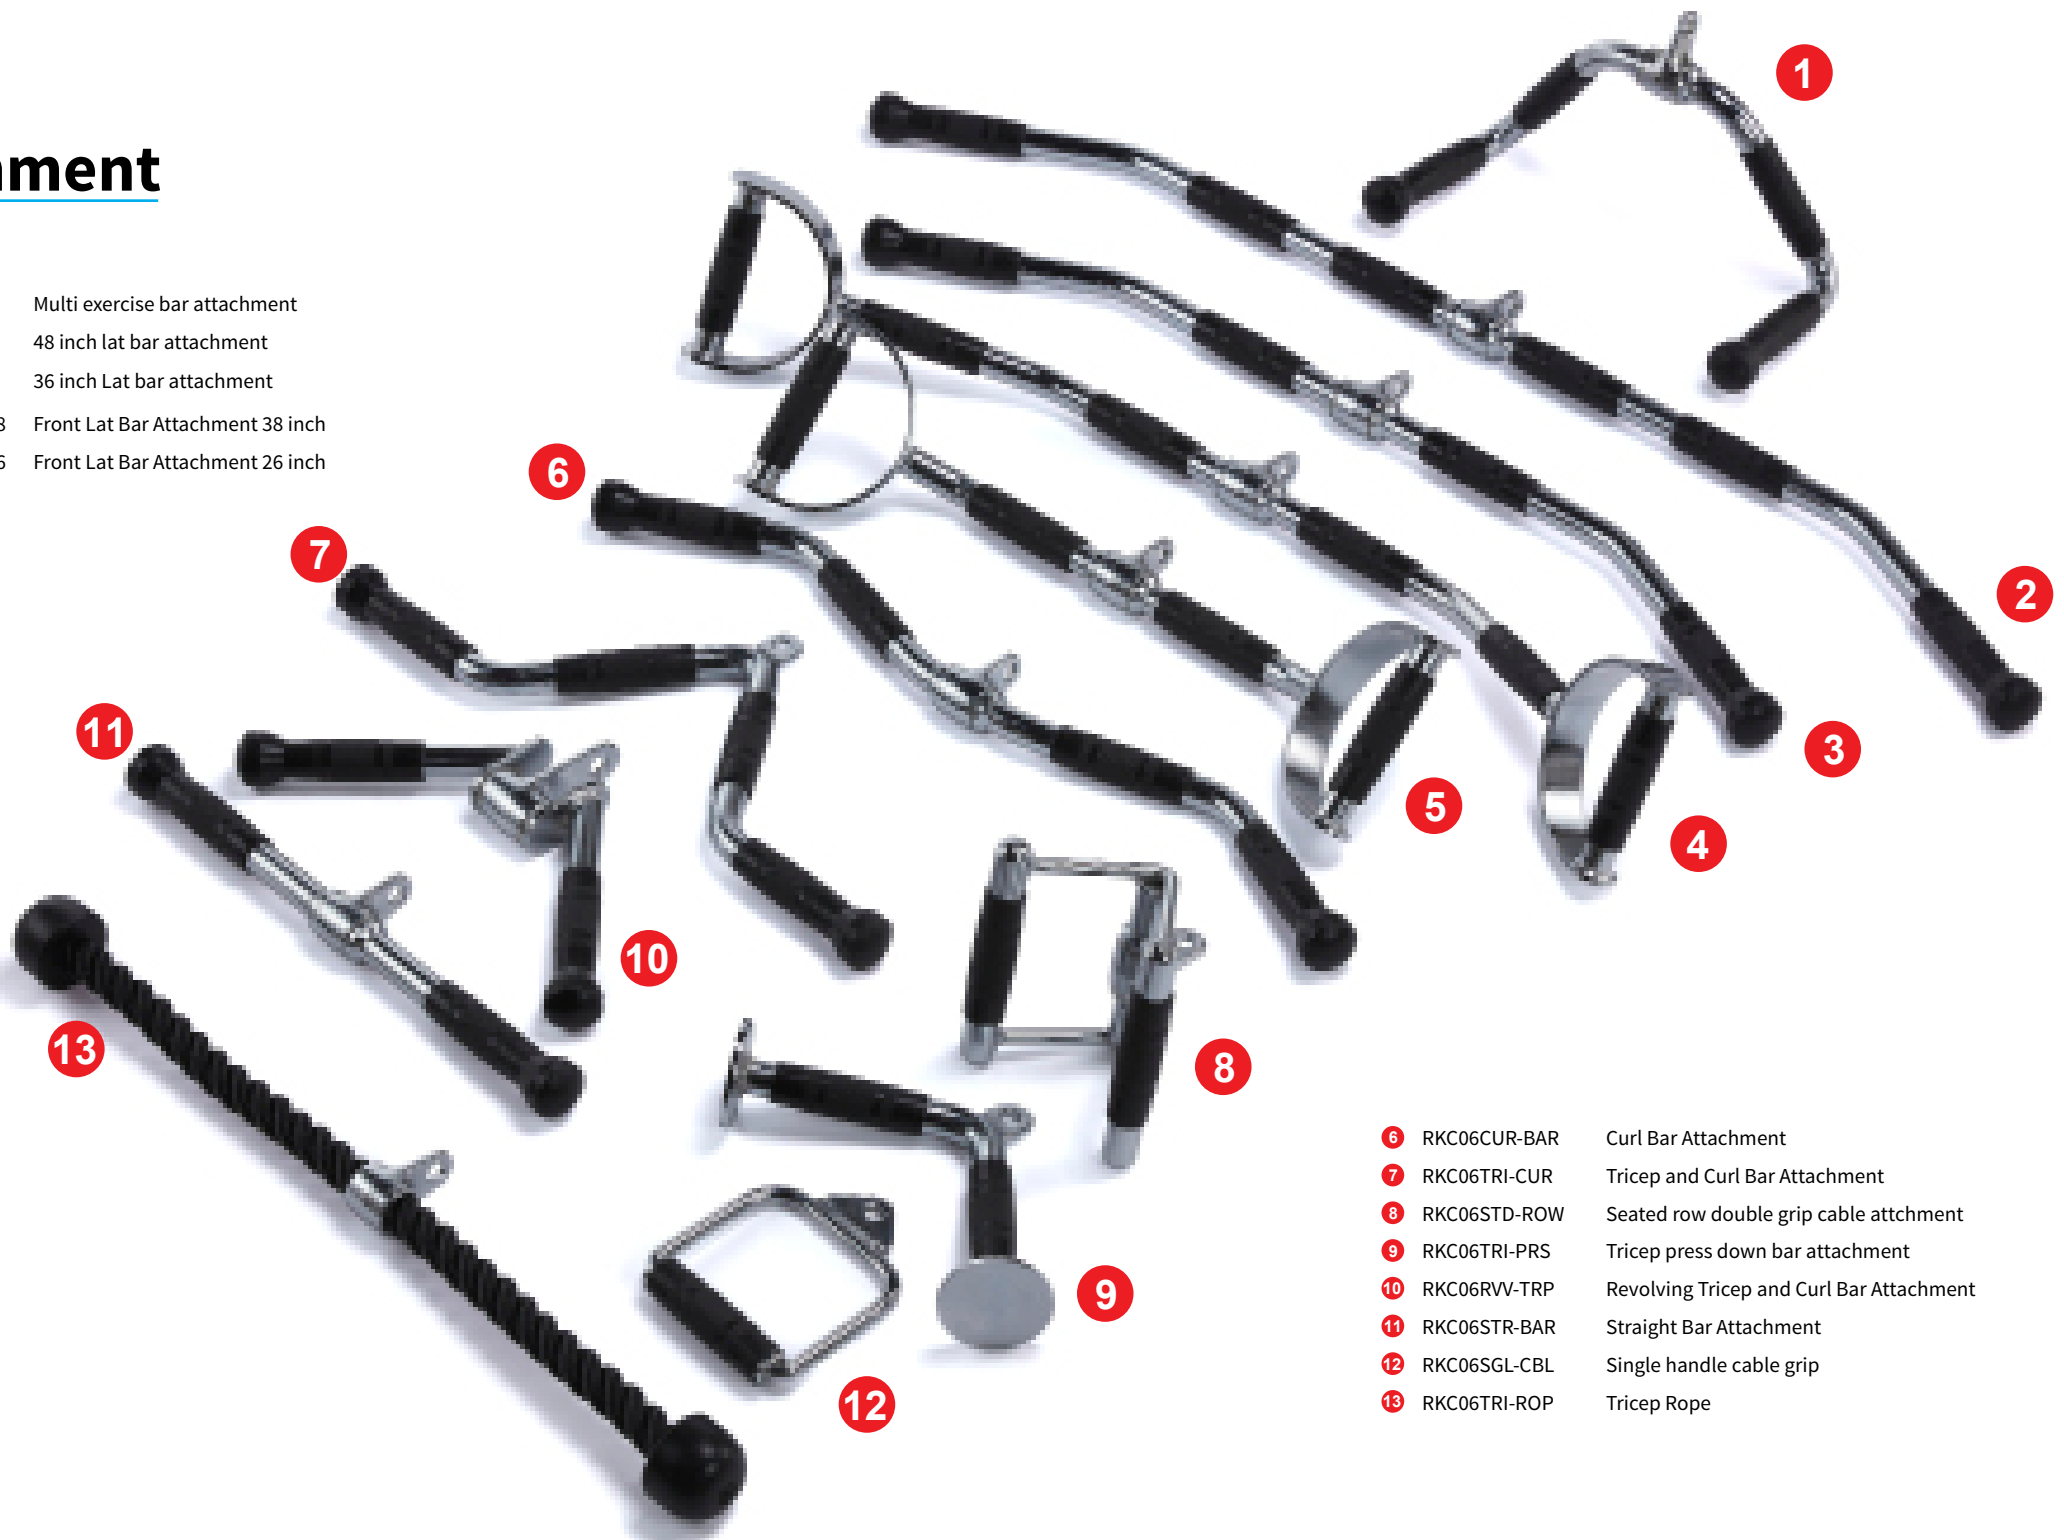

Foam Roller

RKC03FMR-FUL

- 90cm length
- With massage dots

Hollow Short Roller

RKC03FMR-HSR

- EVA wrapping with ABS hollow core
- Length 33cm x dia 14cm
- Waving surface

AB Mat with Back Support

RKC03AAB-MAT

- PU cover
- Anti-slip back pad included

AB Wheel

RKC03ABB-WHL

- EVA wheel cover with ABS core

Yoga Block

RKC03YGA-BLK

- EVA foam
- Size: 23 x 15 x 7.5 cm
- Shrink pack

Cable Attachment

- 1 RKC06MTL-BAR Multi exercise bar attachment
- 2 RKC06LAT-048 48 inch lat bar attachment
- 3 RKC06LAT-036 36 inch Lat bar attachment
- 4 RKC06FRT-LAT38 Front Lat Bar Attachment 38 inch
- 5 RKC06FRT-LAT26 Front Lat Bar Attachment 26 inch

- 6 RKC06CUR-BAR Curl Bar Attachment
- 7 RKC06TRI-CUR Tricep and Curl Bar Attachment
- 8 RKC06STD-ROW Seated row double grip cable attachment
- 9 RKC06TRI-PRS Tricep press down bar attachment
- 10 RKC06RVV-TRP Revolving Tricep and Curl Bar Attachment
- 11 RKC06STR-BAR Straight Bar Attachment
- 12 RKC06SGL-CBL Single handle cable grip
- 13 RKC06TRI-ROP Tricep Rope