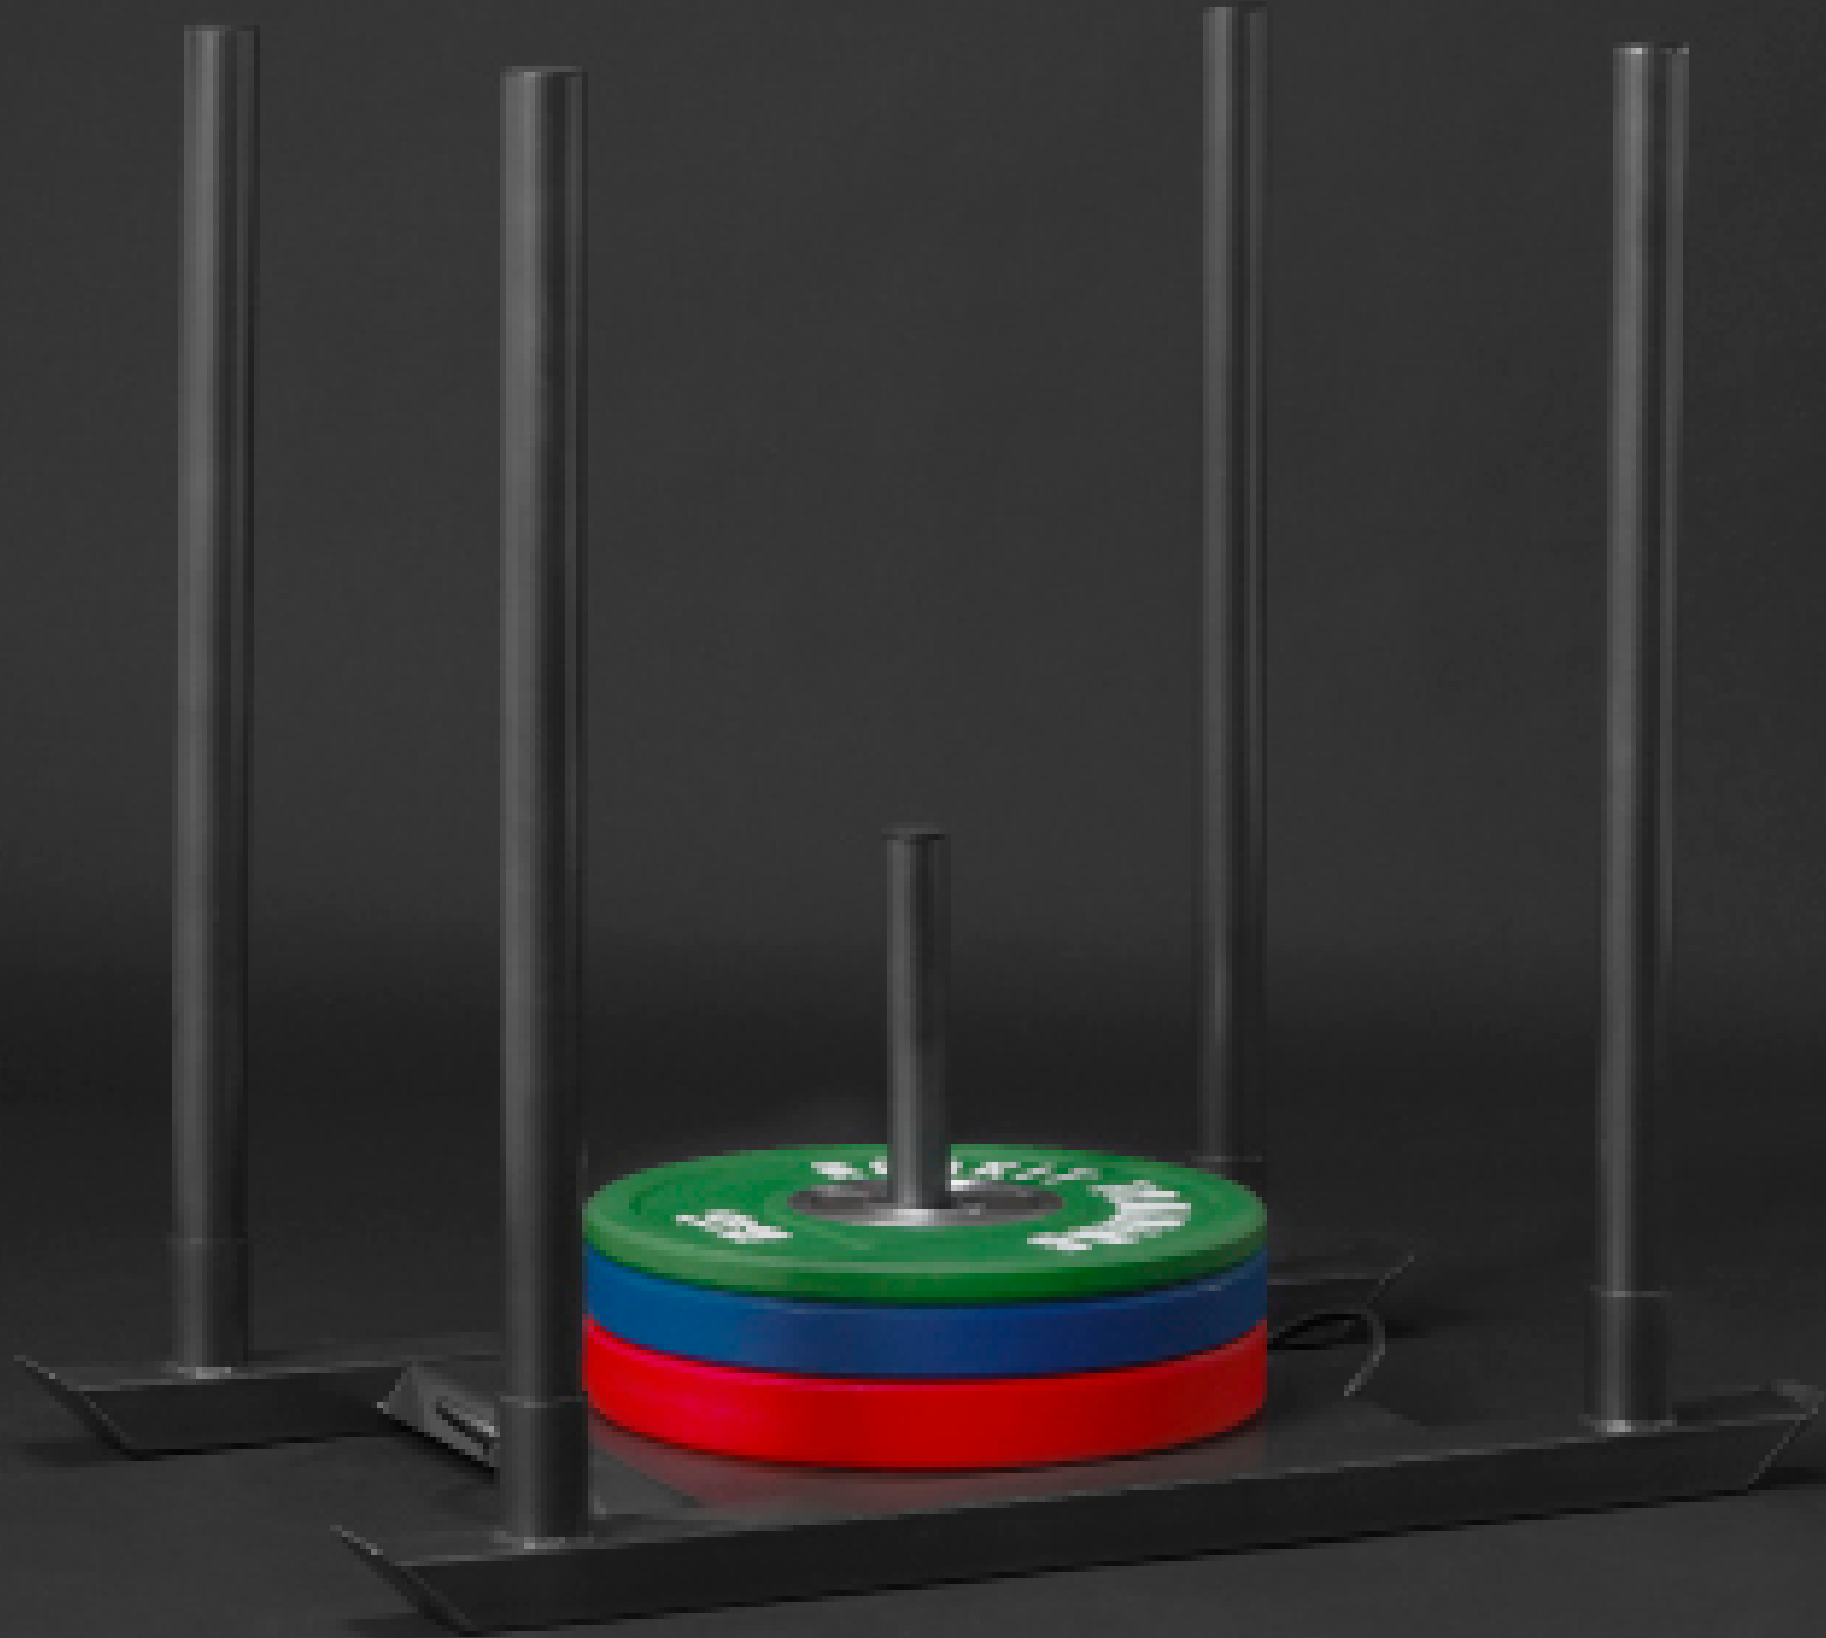

Training Sled
RKC03RST-SLD