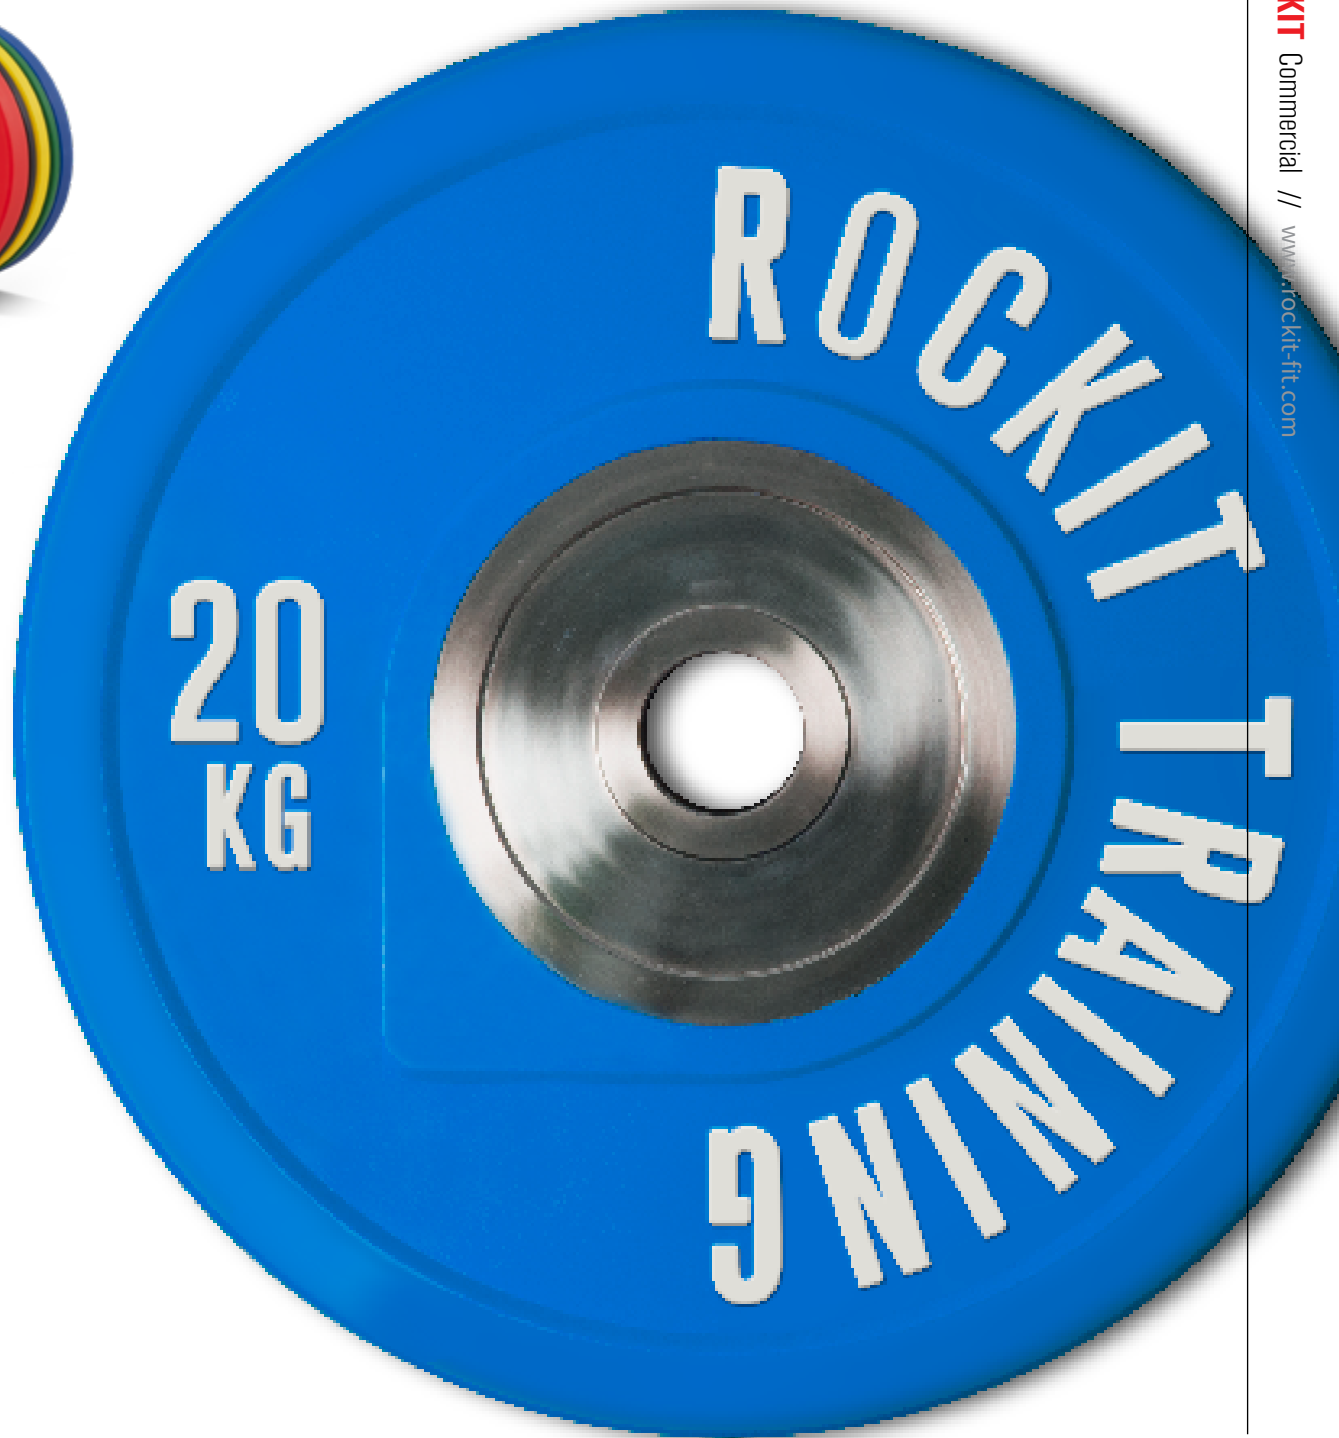

Urethane Bumper Plate

RKC01UBP

- Premium urethane coating
- Hard chrome steel hub
- Solid steel plate fully welded to the hub
- Plate diameter 45cm
- Olympic standard sleeve hole inner dia 5.2cm

RKC01UBP-005	Urethane Bumper Plate 5kg - Black
RKC01UBP-010	Urethane Bumper Plate 10kg - Green
RKC01UBP-015	Urethane Bumper Plate 15kg - Yellow
RKC01UBP-020	Urethane Bumper Plate 20kg - Blue
RKC01UBP-025	Urethane Bumper Plate 25kg - Red