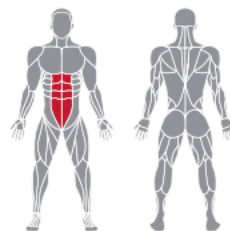

### FEATURES

- Entry and positioning for both Abdominal and lower back exercises is easy for users of all levels
- Easily adjust machine Cam to switch between exercises
- Adjustable roller pad helps with ideal positioning between these exercises
- Dual foot bars for lower body stabilization during exercise
- Integrated rep counter and built-in storage on top cap

#### ABDOMINAL