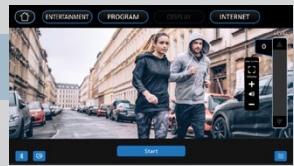

ENTERTAINMENT CONSOLE

FEATURES:

-  15.6" TOUCHSCREEN
-  SCREEN MIRRORING
-  CABLE TV
-  STREAMING APPS
-  NEWS APPS
-  SOCIAL MEDIA APPS
-  USB CHARGING PORT

The CR800ENT Recumbent Bike is the perfect bike for the commercial environment. Designed on the solid CR800 platform, the CR800ENT incorporates touchscreen technology on a large 15.6" entertainment display. Users can screen mirror from their phone so they can watch whatever they want. Pre-loaded apps also give users the ability to stay entertained with popular streaming, news, and social media content. And if that isn't enough, the facility can enable the ability to watch cable TV through an HDMI and cable box connection. The step-through design makes it easy for your clients to get on the bike while the easy-adjust seat allows them to find the most comfortable position.

CR800ENT RECUMBENT BIKE

- Large 15.6" touchscreen with screen mirroring*, TV, and streaming/news/social media apps
- 3 different workout display modes give users a variety of workout feedback
- Oversized foot pedals with fast latching system
- High density foam seat for extra comfort during a long ride
- 40 levels of resistance to satisfy the needs of beginners or advanced exercisers
- Contact and telemetric heart rate options to help keep clients in their effective training zone
- Adjustable cooling fan and USB charging port enhances the user's experience

Tablet-friendly reading rack

Adjustable fan angle

Easy-touch control buttons

USB charging port

3.5mm headphone audio jack

SCREEN MIRRORING Using the same Wi-Fi connection as the bike, the user can mirror their phone's screen to the console – now you can watch whatever you want!*

INTERNET Easily access online apps for streaming, news, and social media on the touchscreen.

DISPLAY The system provides 3 different viewing modes (Simple, Track, Dashboard) to fine tune your workout experience.