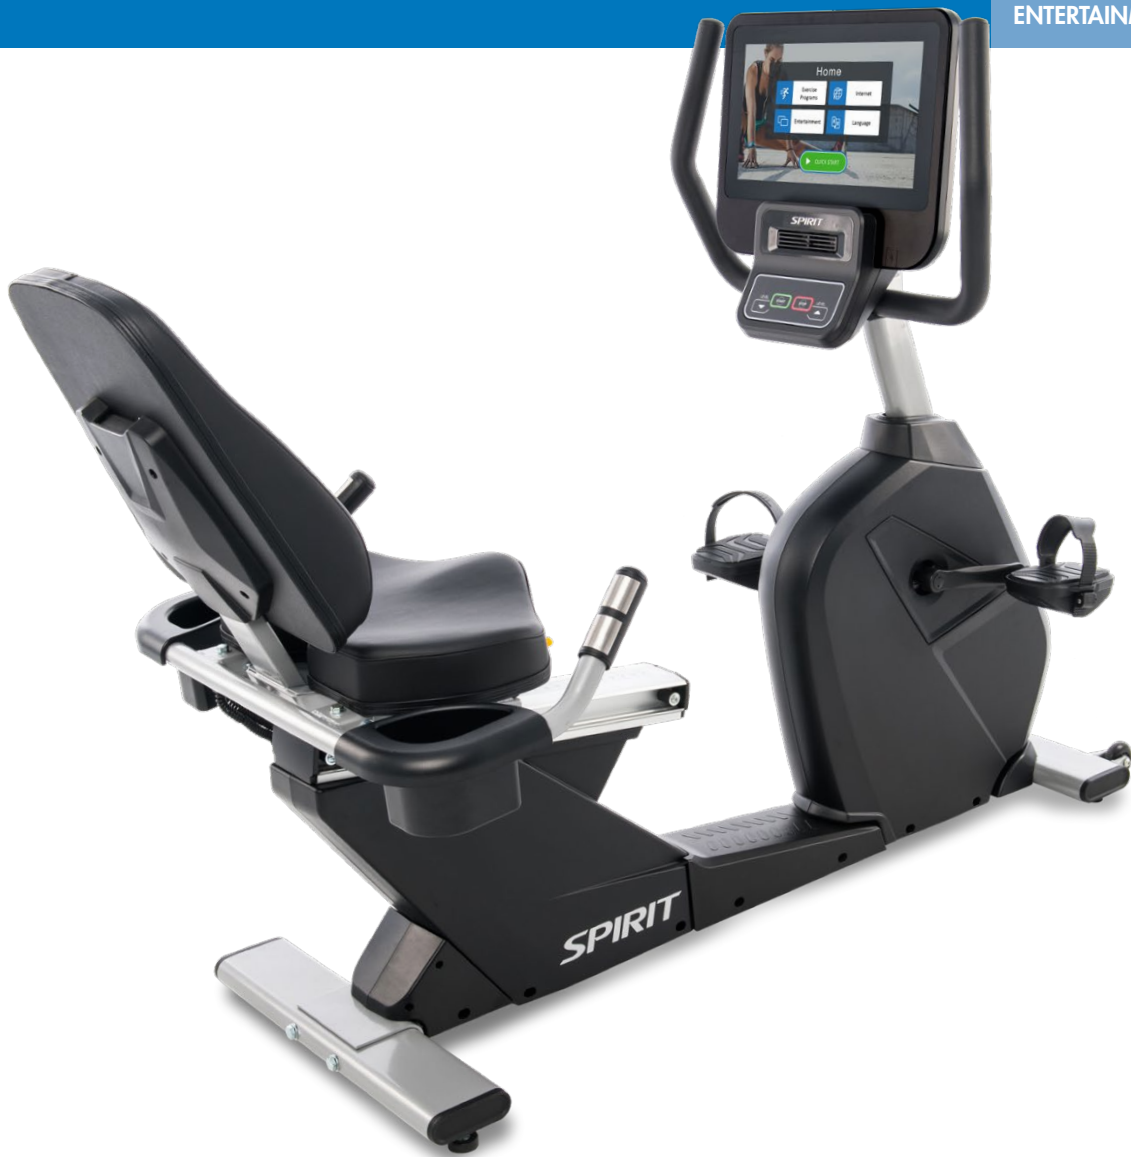

ENTERTAINMENT CONSOLE

FEATURES:

-  15.6" TOUCHSCREEN
-  SCREEN MIRRORING
-  CABLE TV
-  STREAMING APPS
-  NEWS APPS
-  SOCIAL MEDIA APPS
-  USB CHARGING PORT

The CR800ENT Recumbent Bike is the perfect bike for the commercial environment. Designed on the solid CR800 platform, the CR800ENT incorporates touchscreen technology on a large 15.6" entertainment display. Users can screen mirror from their phone so they can watch whatever they want. Pre-loaded apps also give users the ability to stay entertained with popular streaming, news, and social media content. And if that isn't enough, the facility can enable the ability to watch cable TV through an HDMI and cable box connection. The step-through design makes it easy for your clients to get on the bike while the easy-adjust seat allows them to find the most comfortable position.

CR800ENT RECUMBENT BIKE

- Large 15.6" touchscreen with screen mirroring*, TV, and streaming/news/social media apps
- 3 different workout display modes give users a variety of workout feedback
- Oversized foot pedals with fast latching system
- High density foam seat for extra comfort during a long ride
- 40 levels of resistance to satisfy the needs of beginners or advanced exercisers
- Contact and telemetric heart rate options to help keep clients in their effective training zone
- Adjustable cooling fan and USB charging port enhances the user's experience

Tablet-friendly reading rack

Adjustable fan angle

Easy-touch control buttons

USB charging port

3.5mm headphone audio jack

SCREEN MIRRORING Using the same Wi-Fi connection as the bike, the user can mirror their phone's screen to the console – now you can watch whatever you want!*