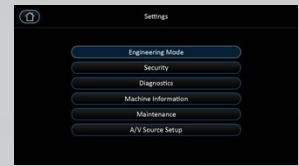

Tablet-friendly reading rack

Adjustable fan angle

Easy-touch control buttons

USB charging port

3.5mm headphone audio jack

SCREEN MIRRORING Using the same Wi-Fi connection as the bike, the user can mirror their phone's screen to the console – now you can watch whatever you want!*

INTERNET Easily access online apps for streaming, news, and social media on the touchscreen.

DISPLAY The system provides 3 different viewing modes (Simple, Track, Dashboard) to fine tune your workout experience.