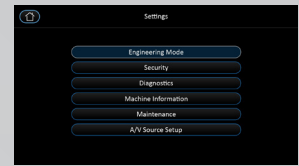

Tablet-friendly reading rack

Adjustable fan angle

Easy-touch control buttons

USB charging port

3.5mm headphone audio jack

SCREEN MIRRORING Using the same Wi-Fi connection as the bike, the user can mirror their phone's screen to the console – now you can watch whatever you want!*

INTERNET Easily access online apps for streaming, news, and social media on the touchscreen.

DISPLAY The system provides 3 different viewing modes (Simple, Track, Dashboard) to fine tune your workout experience.