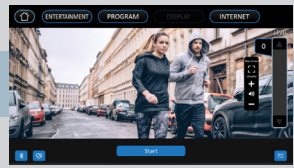

CU800ENT UPRIGHT BIKE

ENTERTAINMENT CONSOLE

FEATURES:

-  15.6" TOUCHSCREEN
-  SCREEN MIRRORING
-  CABLE TV
-  STREAMING APPS
-  NEWS APPS
-  SOCIAL MEDIA APPS
-  USB CHARGING PORT

Designed on the solid CU800 platform, the CU800ENT incorporates touchscreen technology on a large 15.6" entertainment display. Users can screen mirror from their phone so they can watch whatever they want. Pre-loaded apps also give users the ability to stay entertained with popular streaming, news, and social media content. And if that isn't enough, the facility can enable the ability to watch cable TV through an HDMI and cable box connection. From the 40 levels of resistance and numerous program options to the extra-smooth ride and heavy-duty feel, the CU800ENT has everything you could want in an upright bike.

CU800ENT UPRIGHT BIKE

- Large 15.6" touchscreen with screen mirroring*, TV, and streaming/news/social media apps
- 3 different workout display modes give users a variety of workout feedback
- Padded ergonomic seat with fore/aft/up/down adjustments provide extra comfort and a customizable fit
- Oversized foot pedals with fast latching system
- 40 levels of resistance to satisfy the needs of beginners or advanced exercisers
- Contact and telemetric heart rate options to help keep clients in their effective training zone
- Adjustable cooling fan and USB charging port enhances the user's experience

Tablet-friendly reading rack

Adjustable fan angle

Easy-touch control buttons

USB charging port

3.5mm headphone audio jack

SCREEN MIRRORING Using the same Wi-Fi connection as the bike, the user can mirror their phone's screen to the console – now you can watch whatever you want!*

INTERNET Easily access online apps for streaming, news, and social media on the touchscreen.

DISPLAY The system provides 3 different viewing modes (Simple, Track, Dashboard) to fine tune your workout experience.