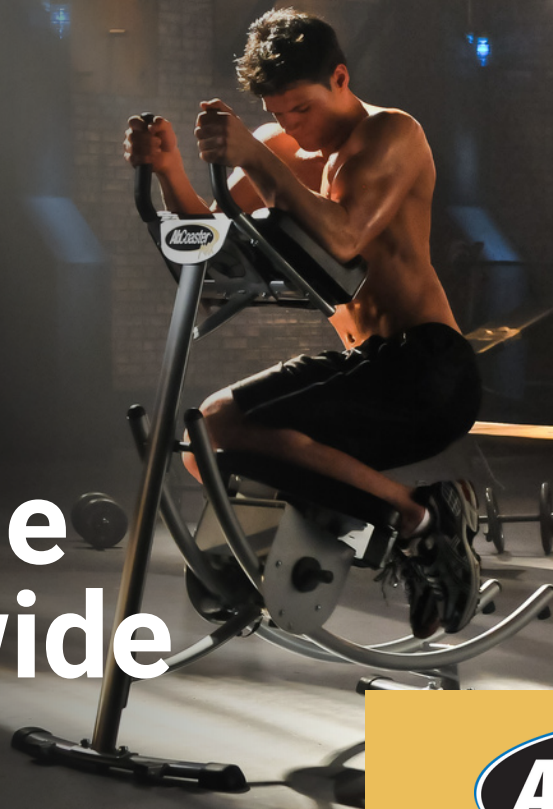

We Change Lives from the Core®

#1 Ab Machine Worldwide

ABOUT THE AB COASTER® PS500

The Ab Coaster® is the #1 Ab Machine in the world. The AbCoaster® PS500 combines the simplicity of the ab crunch with the effectiveness of the hanging leg raise. Unlike traditional crunches, the AbCoaster® works your abs from the “bottom up,” while limiting stress to your neck, back and shoulders.

Dimensions:

L 51" x W 25" x H 50"
(129 cm x 64 cm x 127 cm)
Unit Weight: 56 lb (23 kg)

FEATURES

- Free Swivel Seat for oblique training
- 300 LB user weight capacity
- 20LB weight capacity
- Easy move casters
- Patented Design

Digital workout Counter Tracks your workout for maximum results!

Standard Plate Loading Capacity Training range of 20-40LBS (Weights sold separately)

Great for targeting lower abs. Free Swivel Seat effectively trains the obliques.